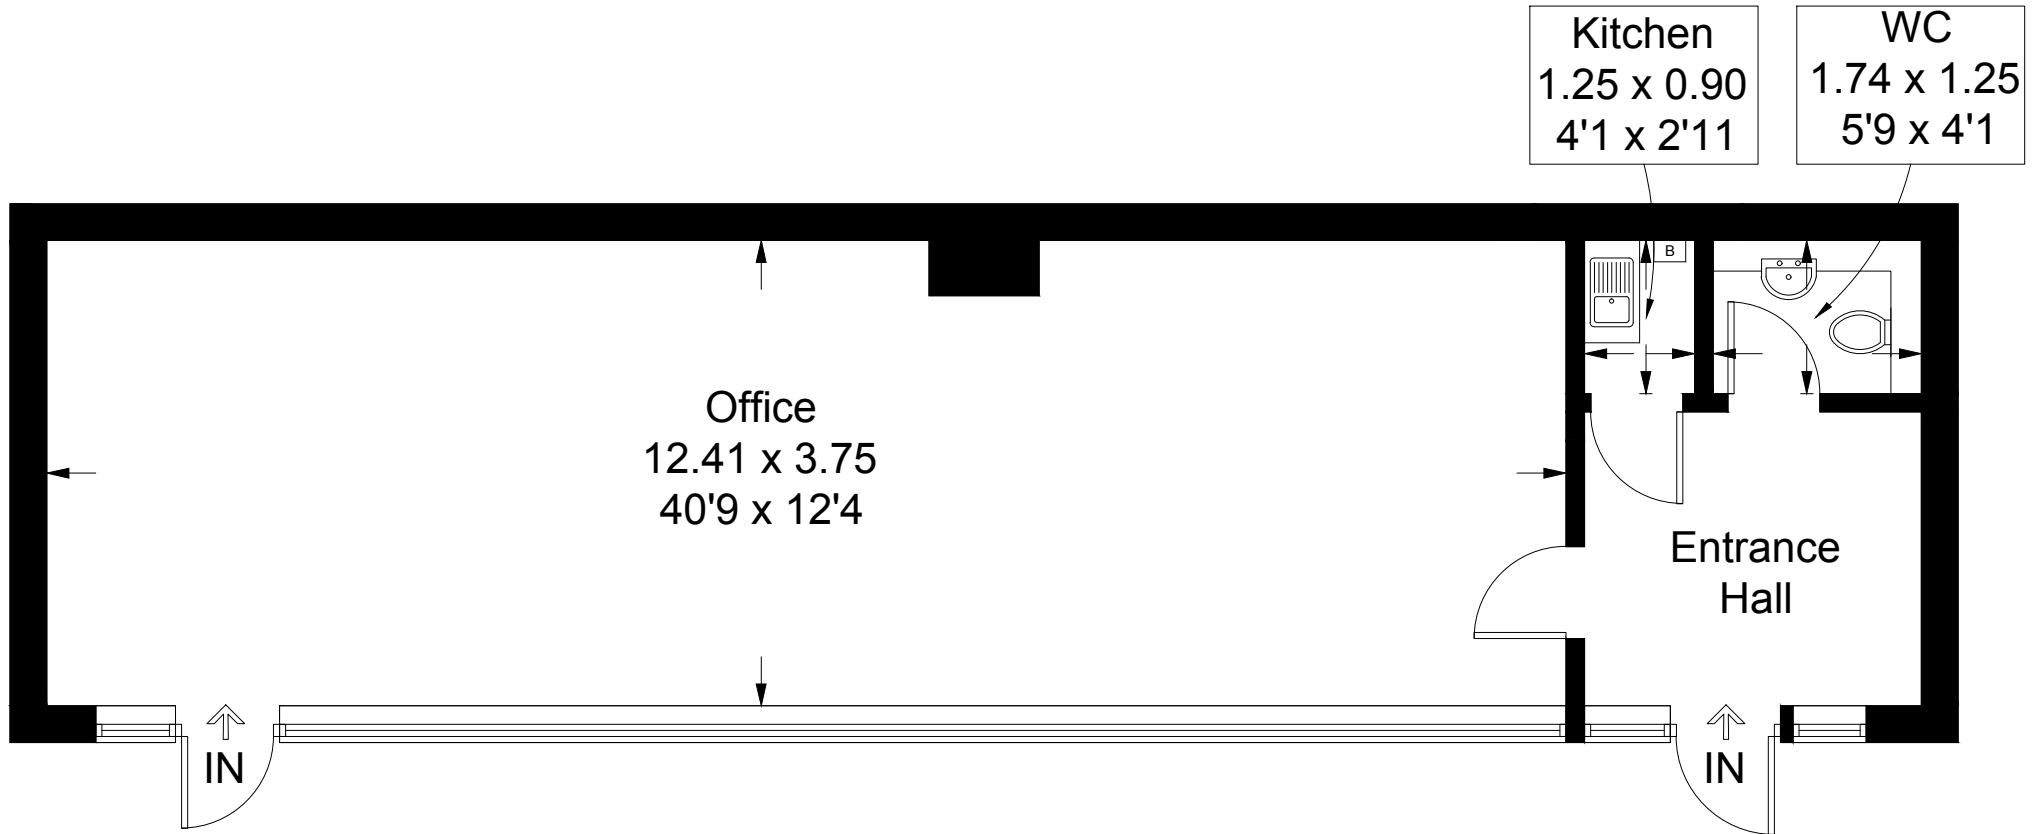

# 6 & 7 Pale Lane Farm

Approximate Gross Internal Area = 58.4 sq m / 629 sq ft

Illustration for identification purposes only, measurements are approximate, not to scale. (ID442598)