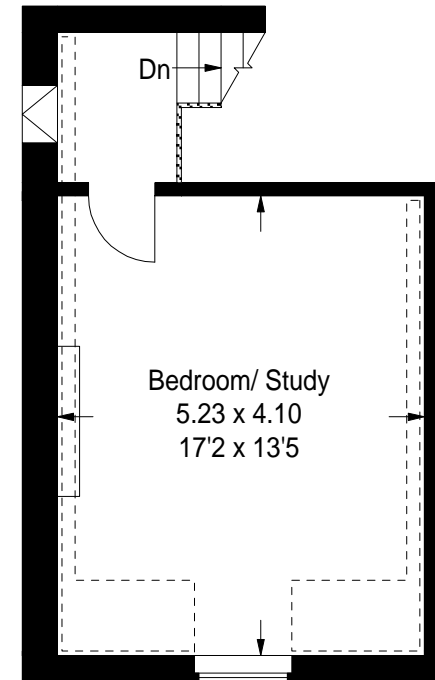

8B Lodge Farm House, Cricket Green, Hartley Wintney, Hook, Hampshire, RG27 8BJ

Gross internal area (approx) :- 118 sq m / 1270 sq ft
 Store :- 5 sq m / 54 sq ft
 Total :- 123 sq m / 1324 sq ft
 Gross External Area :- 143.7 sq m / 1547 sq ft
 Store :- 9 sq m / 97 sq ft
 Total :- 152.7 sq m / 1644 sq ft
 Net Internal Area :- 112.13 sq m / 1207 sq ft
 Store :- 5 sq m / 54 sq ft
 Total :- 117.13 sq m / 1261 sq ft

For identification only. Not to scale.
 © Floorplanz Ltd

Ground Floor

First Floor

Second Floor

(Not Shown In Actual Location/ Orientation)

Store