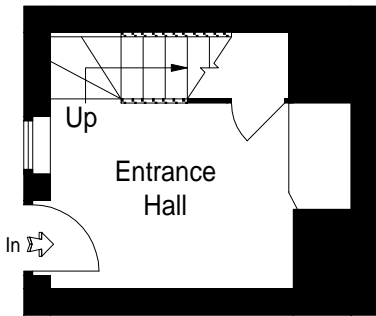

8B Lodge Farm House, Cricket Green, Hartley Wintney, Hook, Hampshire, RG27 8BJ

Gross internal area (approx) :- 118 sq m / 1270 sq ft
 Store :- 5 sq m / 54 sq ft
 Total :- 123 sq m / 1324 sq ft
 Gross External Area :- 143.7 sq m / 1547 sq ft
 Store :- 9 sq m / 97 sq ft
 Total :- 152.7 sq m / 1644 sq ft
 Net Internal Area :- 112.13 sq m / 1207 sq ft
 Store :- 5 sq m / 54 sq ft
 Total :- 117.13 sq m / 1261 sq ft

For identification only. Not to scale.
 © Floorplanz Ltd

Ground Floor

First Floor

Second Floor

(Not Shown In Actual Location/ Orientation)

Store