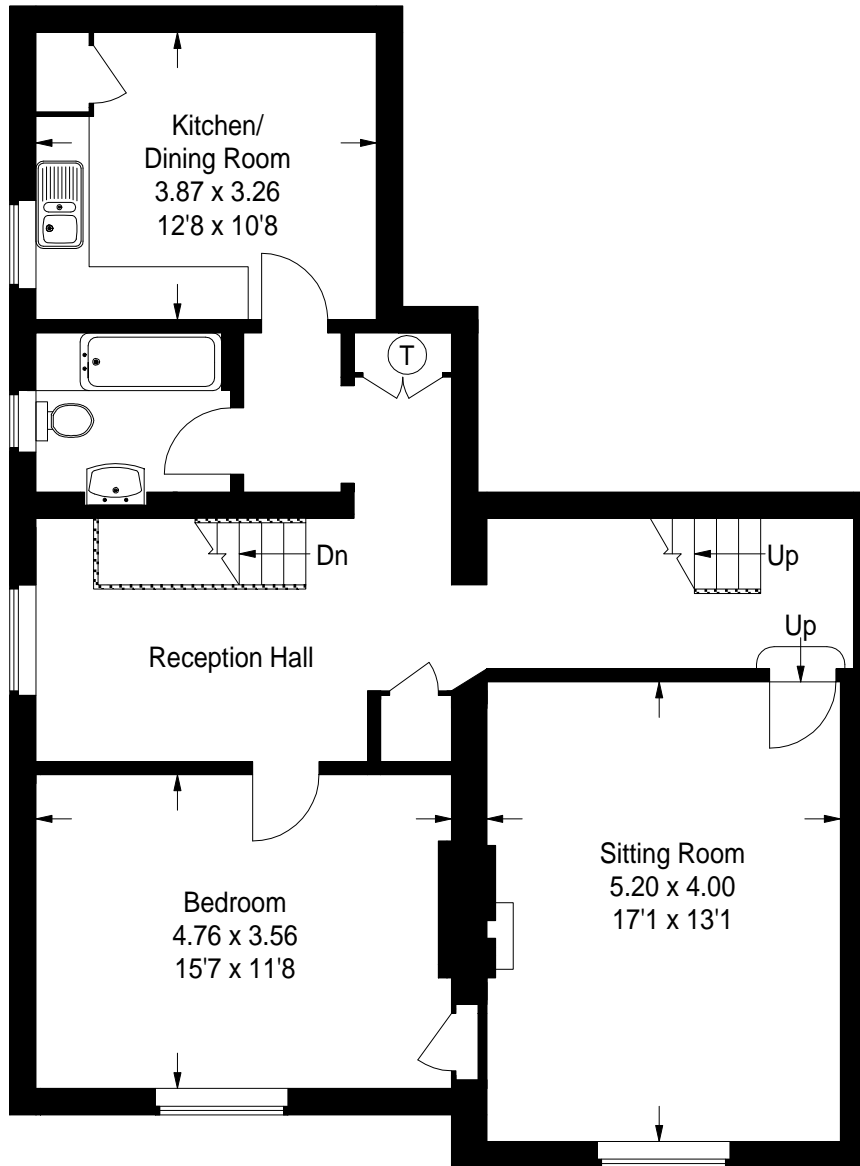

8B Lodge Farm House, Cricket Green, Hartley Wintney, Hook, Hampshire, RG27 8BJ

Gross internal area (approx) :- 118 sq m / 1270 sq ft
 Store :- 5 sq m / 54 sq ft
 Total :- 123 sq m / 1324 sq ft
 Gross External Area :- 143.7 sq m / 1547 sq ft
 Store :- 9 sq m / 97 sq ft
 Total :- 152.7 sq m / 1644 sq ft
 Net Internal Area :- 112.13 sq m / 1207 sq ft
 Store :- 5 sq m / 54 sq ft
 Total :- 117.13 sq m / 1261 sq ft

For identification only. Not to scale.
 © Floorplanz Ltd

Ground Floor

First Floor

Second Floor

(Not Shown In Actual Location/ Orientation)

Store