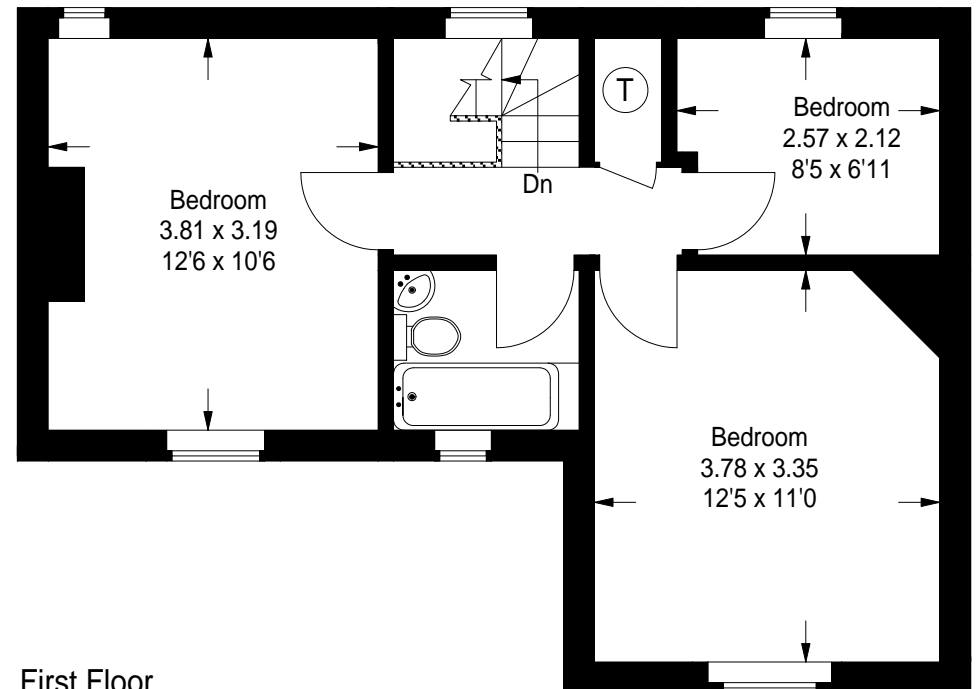

Garage :- 15.7 sq m / 169 sq ft

Total :- 114.8 sq m / 1236 sq ft

Net Internal Area :- 76.4 sq m / 822 sq ft

Garage :- 11.1 sq m / 119 sq ft

Total :- 87.5 sq m / 942 sq ft

For identification only. Not to scale.

© Floorplanz Ltd

(Not Shown In Actual Location/ Orientation)

Garage

Ground Floor

First Floor