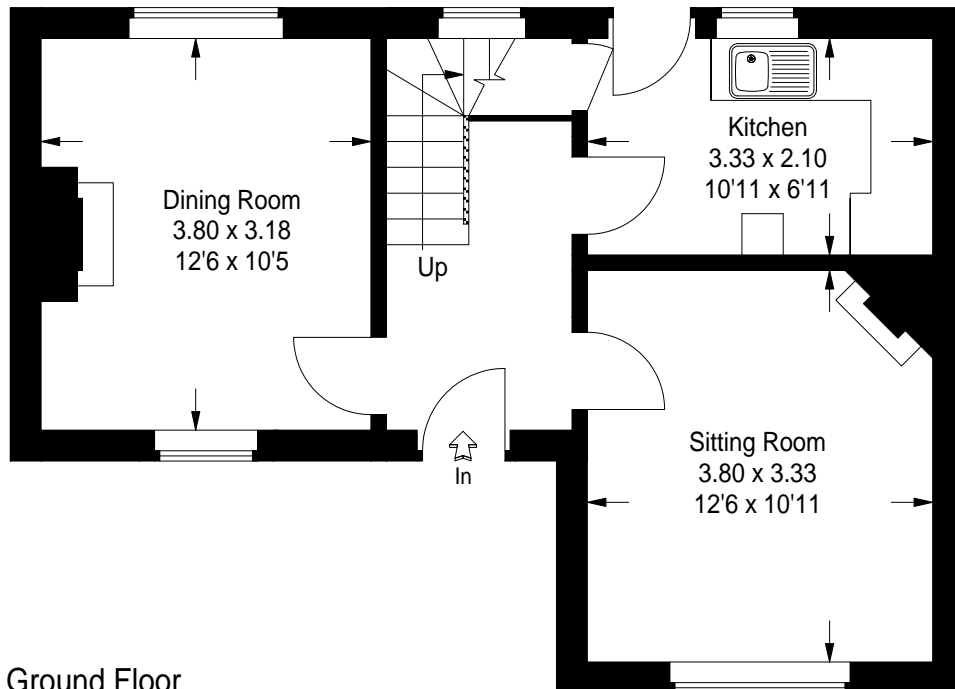

Garage :- 15.7 sq m / 169 sq ft

Total :- 114.8 sq m / 1236 sq ft

Net Internal Area :- 76.4 sq m / 822 sq ft

Garage :- 11.1 sq m / 119 sq ft

Total :- 87.5 sq m / 942 sq ft

For identification only. Not to scale.

© Floorplanz Ltd

(Not Shown In Actual Location/ Orientation)

Garage

Ground Floor

First Floor